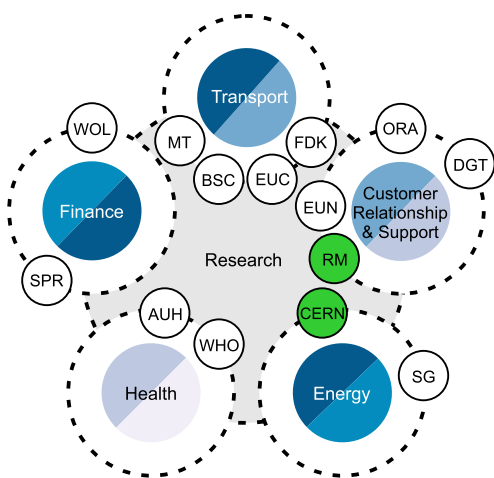

Partners

○ Secondment   ● Secondment & Open Source Platform Leader
Volume   Velocity   Variety   Veracity   Privacy
SPR-Spring Techno; WOL-WorldLine; MT-MarineTraffic; BSC-Barcelona Supercomputing Center; EUC-Eurecat; FDK-FlexDanmark; ORA-Orange Belgium; DGT-Direcció General de Turisme; EUN-EuraNova; RM-RapidMiner; CERN-European Organization for Nuclear Research; SG-Siemens Gamesa; WHO-World Health Organization; AUH-Aalborg University Hospital;

Plan

Research Mobility	Stay at Home Institution	Stay at Host Institution	Stay at Home Institution			
Doctoral Stage	State of the Art/ Workplan definition	Conception and Implementation	Evaluation and Writing			
Research and Training Programme	Doctoral Courses at Home Institution	Doctoral Courses at Host Institution	Doctoral Courses at Home Institution			
	Participation in Scientific Events / Secondments					
ESR Milestones	M1: Doctoral Project Plan	M2: Thesis Proposal Report	M3: Research Progress Report	M4: Doctoral Thesis Submission		
	1st Semester	2nd Semester	3rd Semester	4th Semester	5th Semester	6th Semester
Joint Training Activities	Winter School	Summer School	Winter School	Summer School		

Dates

Applications will be accepted until all positions are filled. However, **priority** will be given to applications submitted by **Sunday, May 9th, 2021**. We encourage excellent candidates to apply early to maximize chances that their first ESR choices will still be available.